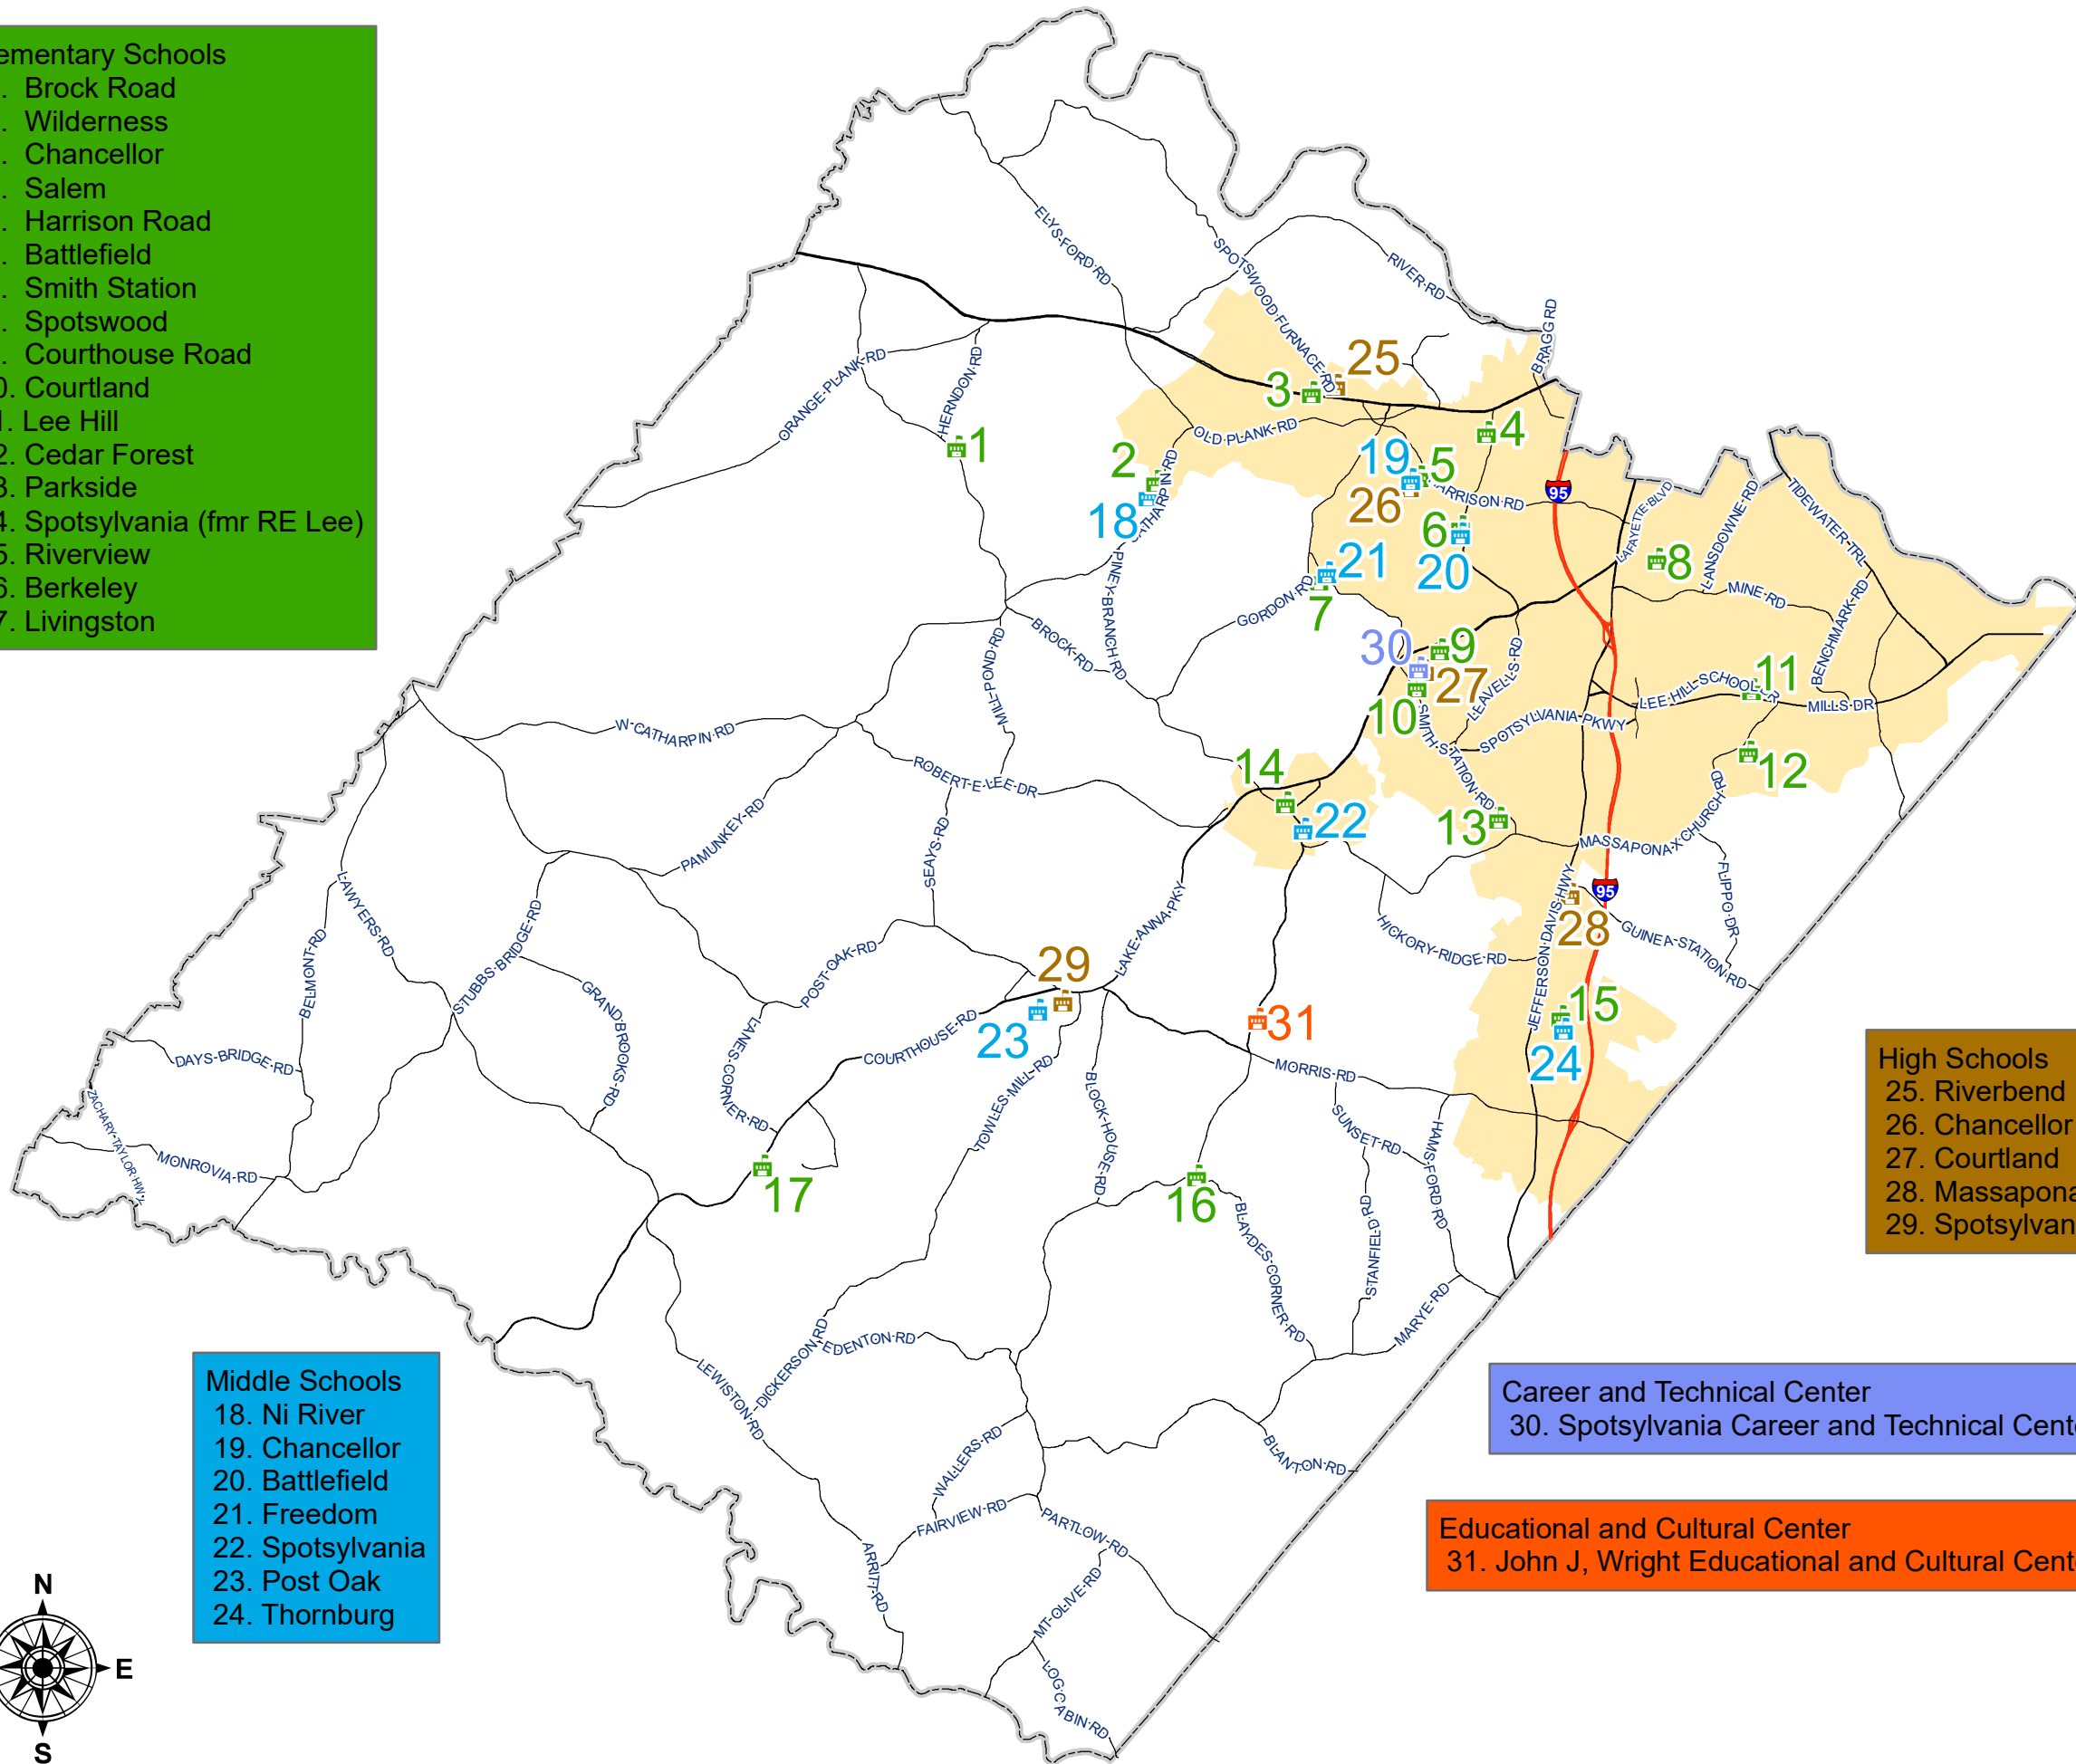

# Spotsylvania County Public Schools

- Elementary Schools**
1. Brock Road
  2. Wilderness
  3. Chancellor
  4. Salem
  5. Harrison Road
  6. Battlefield
  7. Smith Station
  8. Spotswood
  9. Courthouse Road
  10. Courtland
  11. Lee Hill
  12. Cedar Forest
  13. Parkside
  14. Spotsylvania (fmr RE Lee)
  15. Riverview
  16. Berkeley
  17. Livingston

- Middle Schools**
18. Ni River
  19. Chancellor
  20. Battlefield
  21. Freedom
  22. Spotsylvania
  23. Post Oak
  24. Thornburg

- High Schools**
25. Riverbend
  26. Chancellor
  27. Courtland
  28. Massaponax
  29. Spotsylvania

- Career and Technical Center**
30. Spotsylvania Career and Technical Center

- Educational and Cultural Center**
31. John J, Wright Educational and Cultural Center

## Legend

- School Type**
- Career & Technical Center
  - Educational & Cultural Ctr
  - Elementary School
  - High School
  - Middle School
  - Primary Development Boundary

Map Approved: December 14, 2021